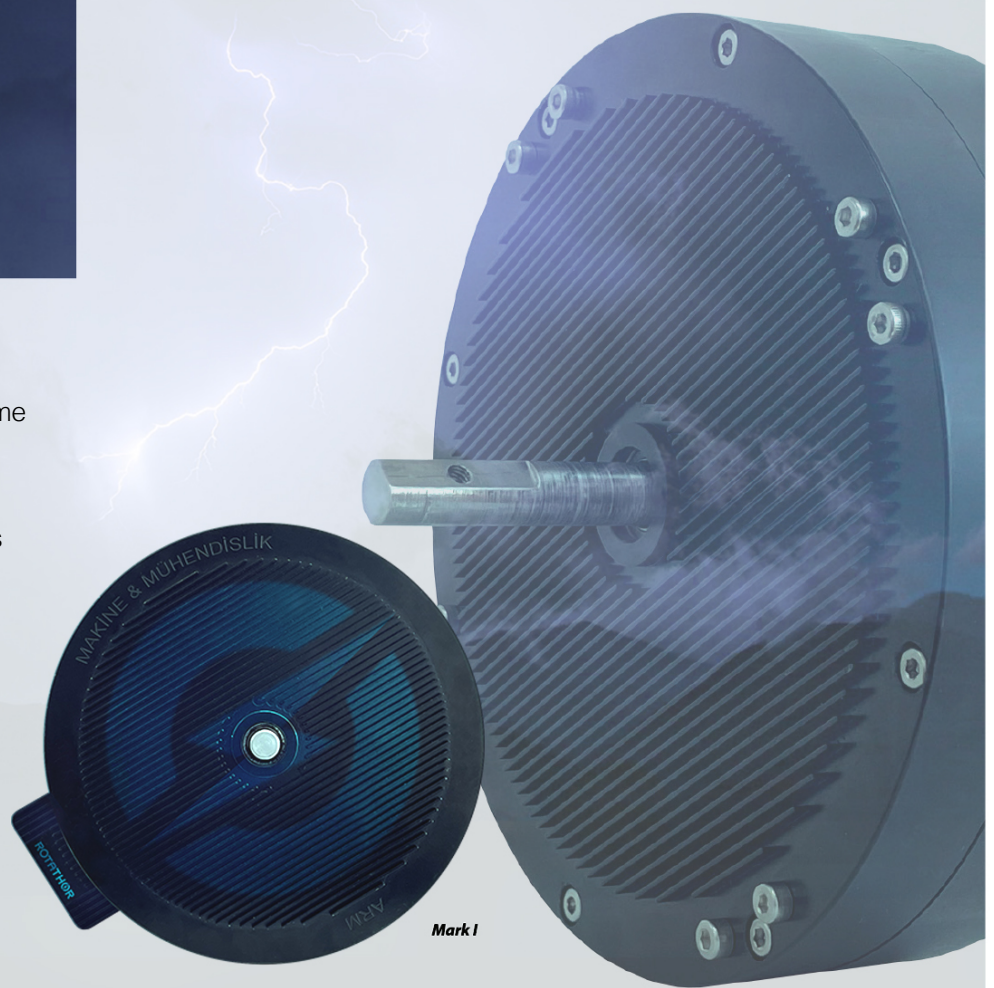

ROTATHOR™ Drehmoment BLDC Axial Flux Motor is poised to become a game-changer in the compact stator motors space. ARM's unique technology allows significant levels of torque generation within a compact body, and limitless power options based on its customizable, modular *Scalable Pancake* design.

It works underwater, has a long lifespan and it is easy, and cost-efficient to maintain and repair.

Product Specifications

SPECS

- Mark I: 18 cm Diameter, 6 cm Thickness (500w)
- Ideal for locations with limited available space
- Extended periods between maintenance times
- Fast and straightforward repair process
- Able to run underwater (Suitable for marine use)
- Long, cost-efficient total lifespan
- Scalable per preferred size and power (kw)